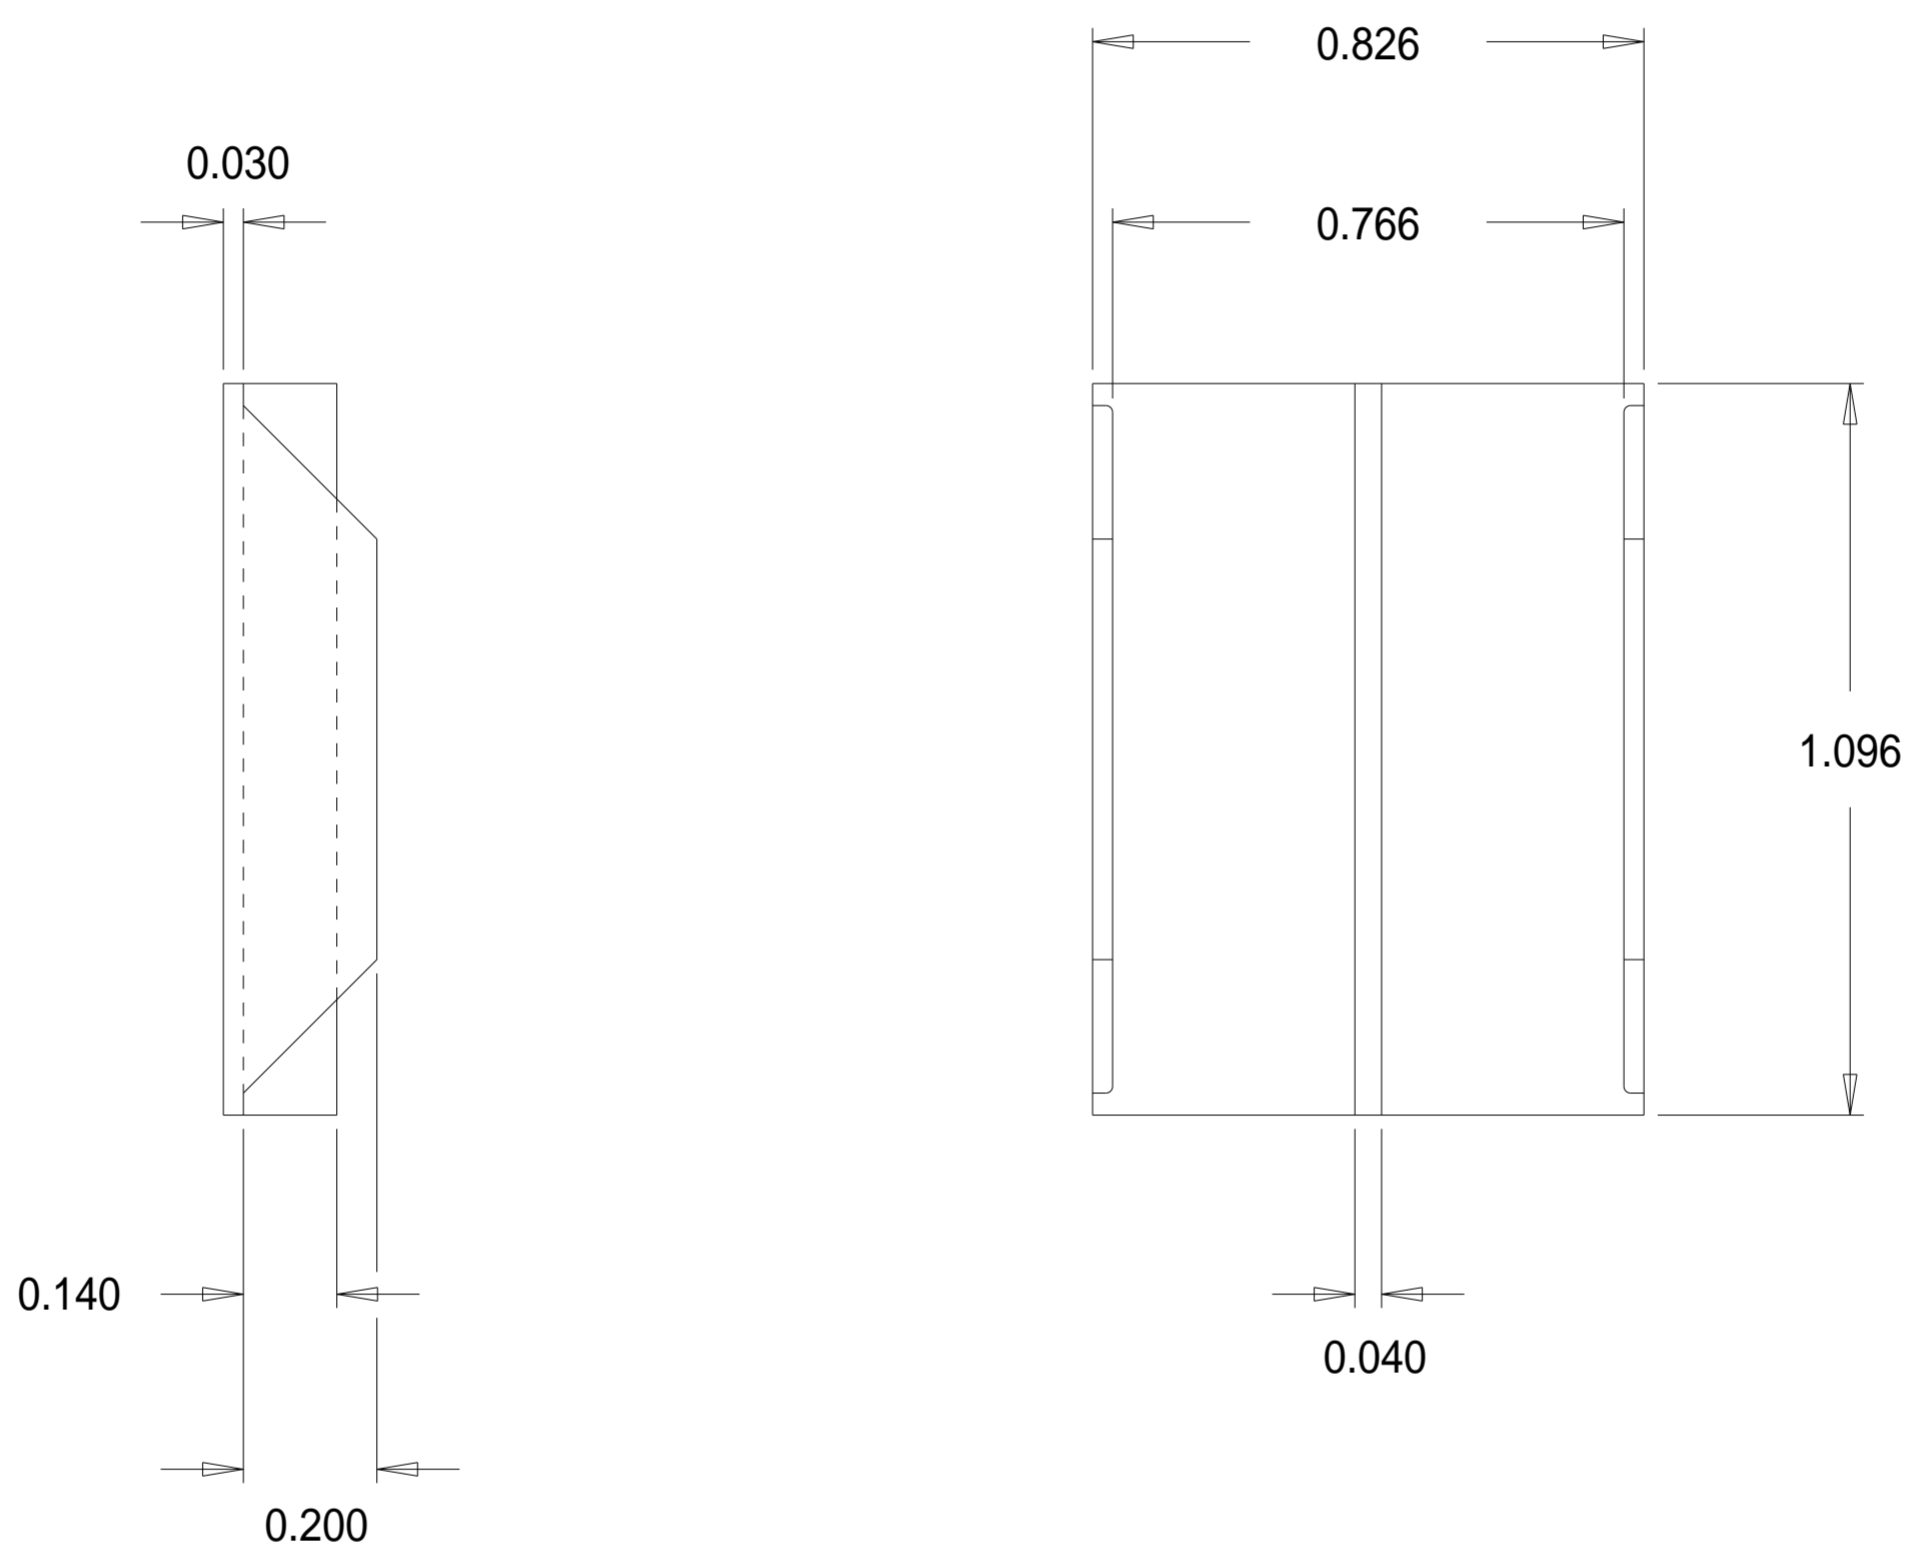

Part No. S00500

18 x 9/16" 'S' Range Half Insulation Cover

Dimensions in inches.